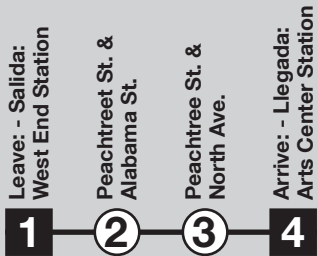

Times given for each bus trip from beginning to end of route. Read down for times at specific locations. Horarios para cada viaje de autobús desde el principio hasta el fin del trayecto. Lea los horarios para localidades específicas de arriba hacia a bajo.