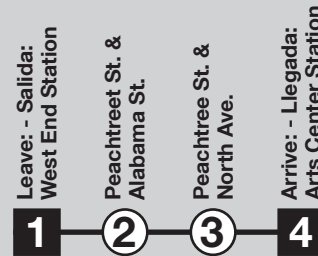

Routes intersecting at Five Points Station:

- 3-Martin Luther King, Jr. Drive/Auburn Avenue, 21-Memorial Drive, 26-Marietta Street/Perry Boulevard, 40-Peachtree Street/Downtown, 42-Pryor Road, 49-McDonough Boulevard, 55-Jonesboro Road, 186-Rainbow Drive/South Dekalb, 813-Atlanta University Center, 816-North Highland Avenue, CobbLinc.

Routes intersecting at West End Station:

- 1-Marietta Boulevard/Joseph E. Lowery Boulevard, 40-Peachtree Street/Downtown, 58-Hollywood Road/Lucile Avenue, 66-Benjamin E. Mays Drive, 71-Cascade Road, 81-Venetian Hills/Delowe Drive, 94-Northside Drive, 95-Metropolitan Parkway, 155-Pittsburgh, 832-Grant Park.

NORTHBOUND - DIRECCION NORTE

Table with 4 columns showing bus departure times from West End Station to Arts Center Station.

SOUTHBOUND - DIRECCION SUR

Table with 4 columns showing bus departure times from Arts Center Station to West End Station.