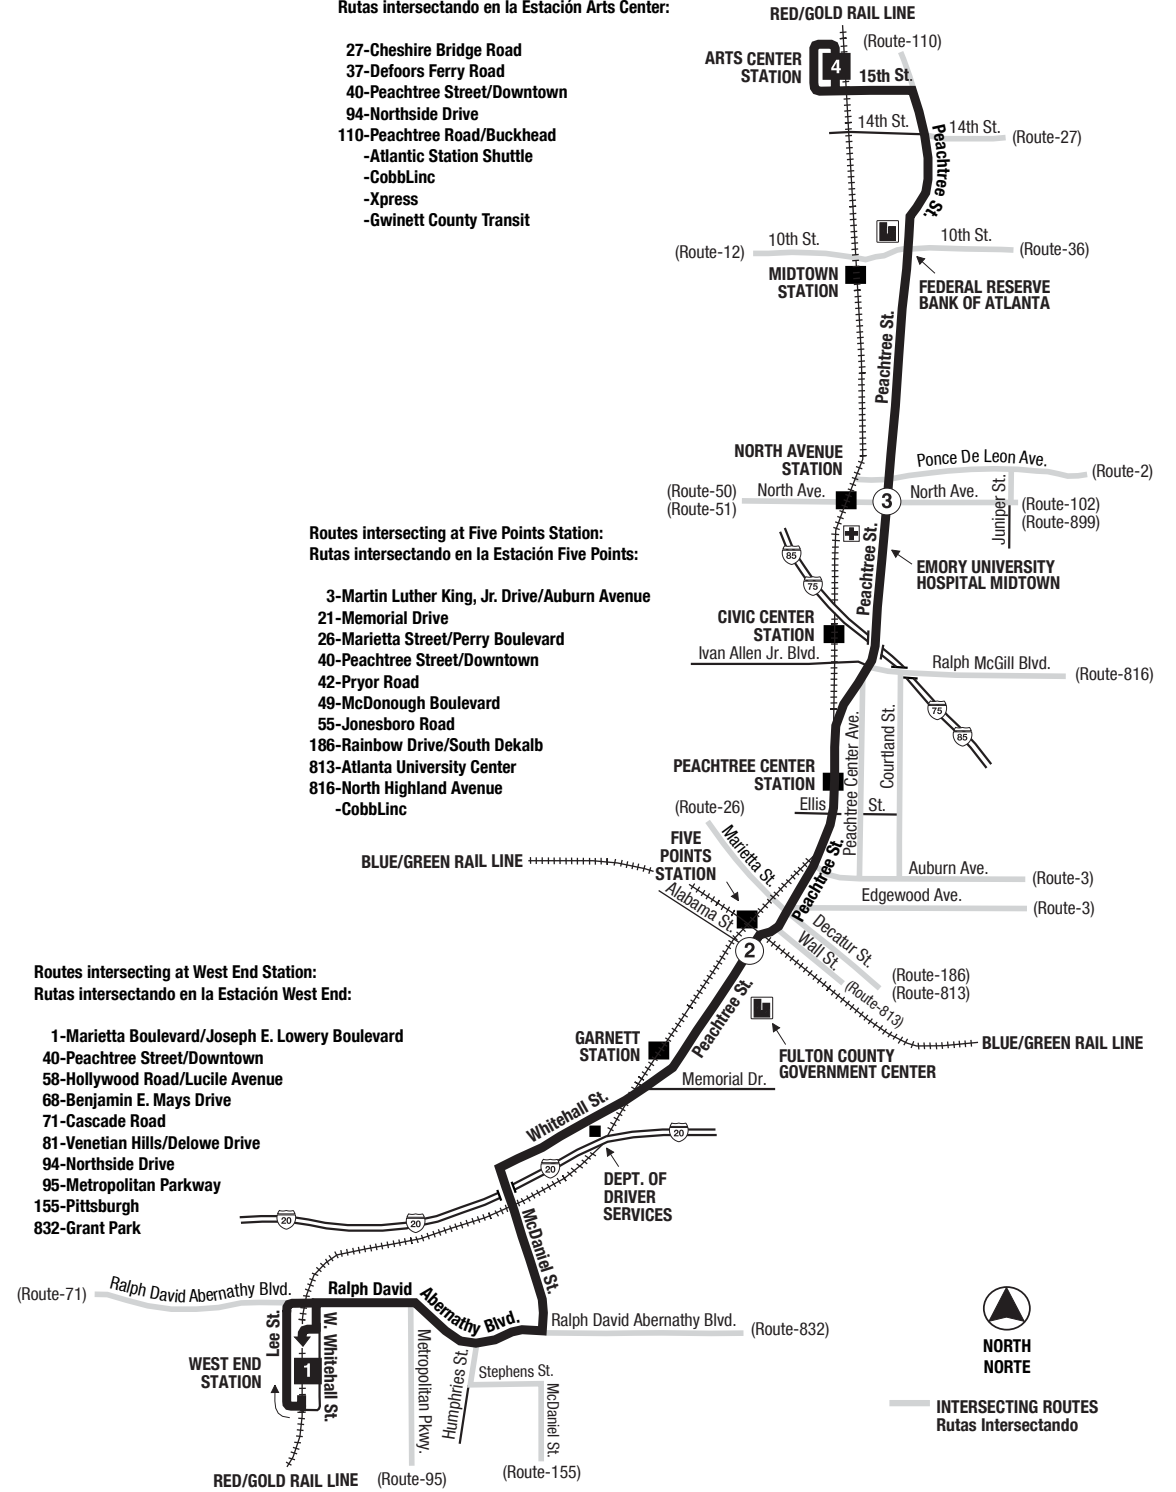

NORTHBOUND - DIRECCION NORTE

Table with 4 columns showing bus departure times from West End Station to Arts Center Station.

SOUTHBOUND - DIRECCION SUR

Table with 4 columns showing bus departure times from Arts Center Station to West End Station.

Routes intersecting at Arts Center Station:

- 27-Cheshire Bridge Road, 37-Defoers Ferry Road, 40-Peachtree Street/Downtown, 94-Northside Drive, 110-Peachtree Road/Buckhead, Atlantic Station Shuttle, CobbLinc, Xpress, Gwinnet County Transit.

Routes intersecting at Five Points Station:

- 3-Martin Luther King, Jr. Drive/Auburn Avenue, 21-Memorial Drive, 26-Marietta Street/Perry Boulevard, 40-Peachtree Street/Downtown, 42-Pryor Road, 49-McDonough Boulevard, 55-Jonesboro Road, 186-Rainbow Drive/South Dekalb, 813-Atlanta University Center, 816-North Highland Avenue, CobbLinc.

Routes intersecting at West End Station:

- 1-Marietta Boulevard/Joseph E. Lowery Boulevard, 40-Peachtree Street/Downtown, 58-Hollywood Road/Lucile Avenue, 66-Benjamin E. Mays Drive, 71-Cascade Road, 81-Venetian Hills/Delowe Drive, 94-Northside Drive, 95-Metropolitan Parkway, 155-Pittsburgh, 832-Grant Park.