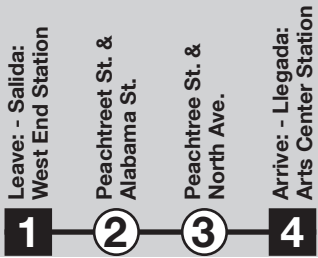

NORTHBOUND - DIRECCION NORTE

Table with 4 columns showing bus departure times from West End Station to Arts Center Station.

SOUTHBOUND - DIRECCION SUR

Table with 4 columns showing bus departure times from Arts Center Station to West End Station.

Rail Stations Served:

- Arts Center, Five Points, Garnett, Peachtree Center, West End. Includes a note: No Direct Service-Served By Nearest Bus Stop.

En Español marta itsmarta.com / 404-848-5000

HOW TO USE THIS MARTA TIMETABLE

Routes intersecting at Arts Center Station:

- 27-Cheshire Bridge Road, 37-Defoers Ferry Road, 40-Peachtree Street/Downtown, 94-Northside Drive, 110-Peachtree Road/Buckhead, Atlantic Station Shuttle, CobbLinc, Xpress, Gwinnet County Transit.

Routes intersecting at Five Points Station:

- 3-Martin Luther King, Jr. Drive/Auburn Avenue, 21-Memorial Drive, 26-Marietta Street/Perry Boulevard, 40-Peachtree Street/Downtown, 42-Pryor Road, 49-McDonough Boulevard, 55-Jonesboro Road, 186-Rainbow Drive/South Dekalb, 813-Atlanta University Center, 816-North Highland Avenue, CobbLinc.