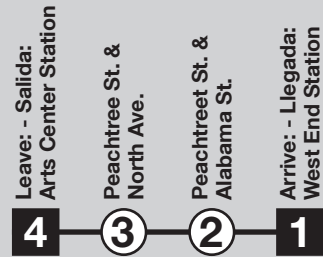

NORTHBOUND - DIRECCION NORTE

Table with 4 columns showing bus departure times from West End Station to Arts Center Station.

SOUTHBOUND - DIRECCION SUR

Table with 4 columns showing bus departure times from Arts Center Station to West End Station.

Rail Stations Served:

- Arts Center, Five Points, Garnett, Peachtree Center, West End. Includes a note: No Direct Service-Served By Nearest Bus Stop.

En Español marta itsmarta.com / 404-848-5000

HOW TO USE THIS MARTA TIMETABLE

Routes intersecting at Arts Center Station:

- 27-Cheshire Bridge Road, 37-Defoers Ferry Road, 40-Peachtree Street/Downtown, 94-Northside Drive, 110-Peachtree Road/Buckhead, Atlantic Station Shuttle, CobbLinc, Xpress, Gwinnet County Transit.

Routes intersecting at Five Points Station:

- 3-Martin Luther King, Jr. Drive/Auburn Avenue, 21-Memorial Drive, 26-Marietta Street/Perry Boulevard, 40-Peachtree Street/Downtown, 42-Pryor Road, 49-McDonough Boulevard, 55-Jonesboro Road, 186-Rainbow Drive/South Dekalb, 813-Atlanta University Center, 816-North Highland Avenue, CobbLinc.